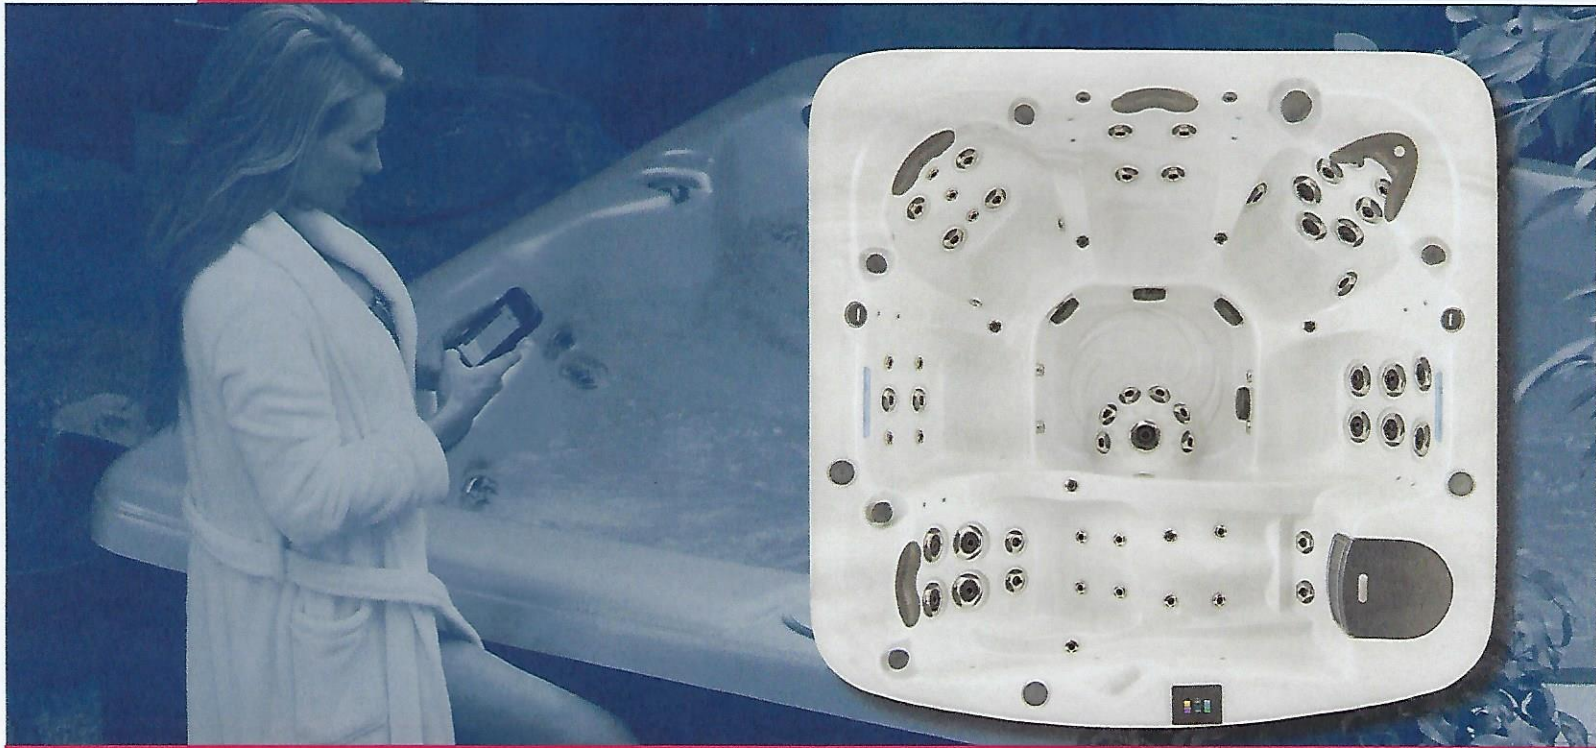

AMERICAN WHIRLPOOL

881

Dimensions	92" x 92" 234 cm x 234 cm	Zone Therapy™ Seat	Yes
Depth	38"	Head Cushions	4
	97 cm	Illuminated Waterfall Feature	2
Seating Capacity	6	Aurora Cascade Water Feature	2
Water Capacity (gal./liters)	413 gal./1,563 L	Digital Color Optic Lighting (interior only)	Yes
Weight (empty/full)	810 lbs/4,504 lbs	Status Indicator Light	Yes
	367 kg/2,043 kg	Stainless Steel Jets	Yes
Lounge	1	Pump1	3.0Hp/6.0bHp, 240V, 2Sp
Illuminated Drink Holders	4	Pump2	3.0Hp/6.0bHp, 240V, 2Sp
Illuminated Spa Controls	Yes	Pump3	3.0Hp/6.0bHp, 240V, 1Sp
3.5" Underwater Spa Light	Yes	Electrical Requirements	
Standard Utility Features		(4-Wire)	240/40A/60A
WiFi Connectivity	Yes	Export	230V, 50Hz, 1x40A
Programmable Filter Cycles	Yes	Jet Total	75
Steel Sub-Structure	Yes	OPTIONAL Features	
DuraMAAX™ Cabinetry	Yes	CleanZone™ System	Yes
Northern Exposure™ Insulation	Yes	CleanZone™ Ultra	Yes
ABS Bottom Pan	Yes	Bluetooth Music System	Yes
SmartTouch 2 Controls	Yes		
Comfort Collar™	1		
Foot Dome	Yes		